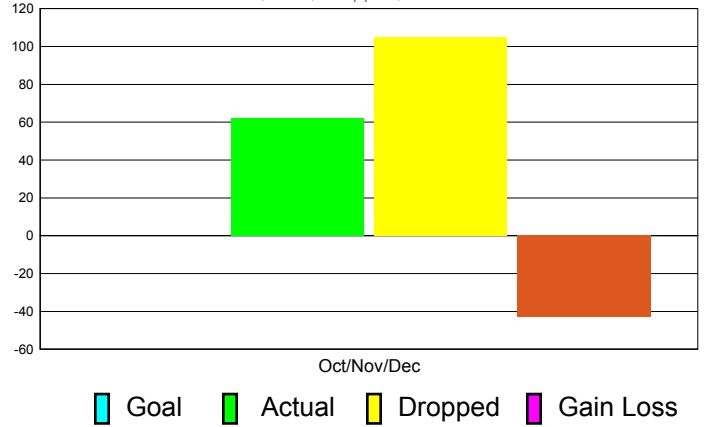

Membership Results 2011-2012

Goal, New, Dropped, Gain/Loss